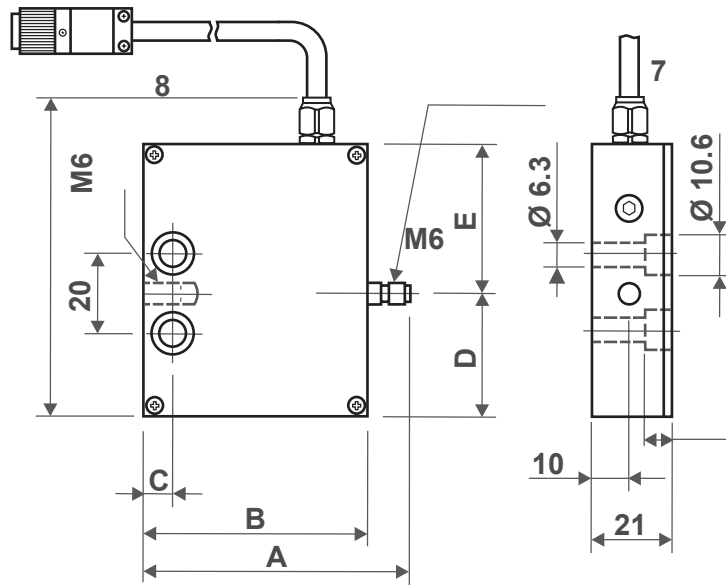

Force Gauge ZTS-DPU/ ZTA-DPU

Force Gauge ZTS/ZTA

Load Cell DPU

Model	Measuring Range	A	B	C	D	E	Measuring Shaft
DPU-2N	2 N	71	57	12	26	32	M 6
DPU-5N	5 N						
DPU-10N	10 N						
DPU-20N	20 N	73	59	7.5	33	39	
DPU-50N	50 N						
DPU-100N	100 N						
DPU-200N	200 N						
DPU-500N	500 N						