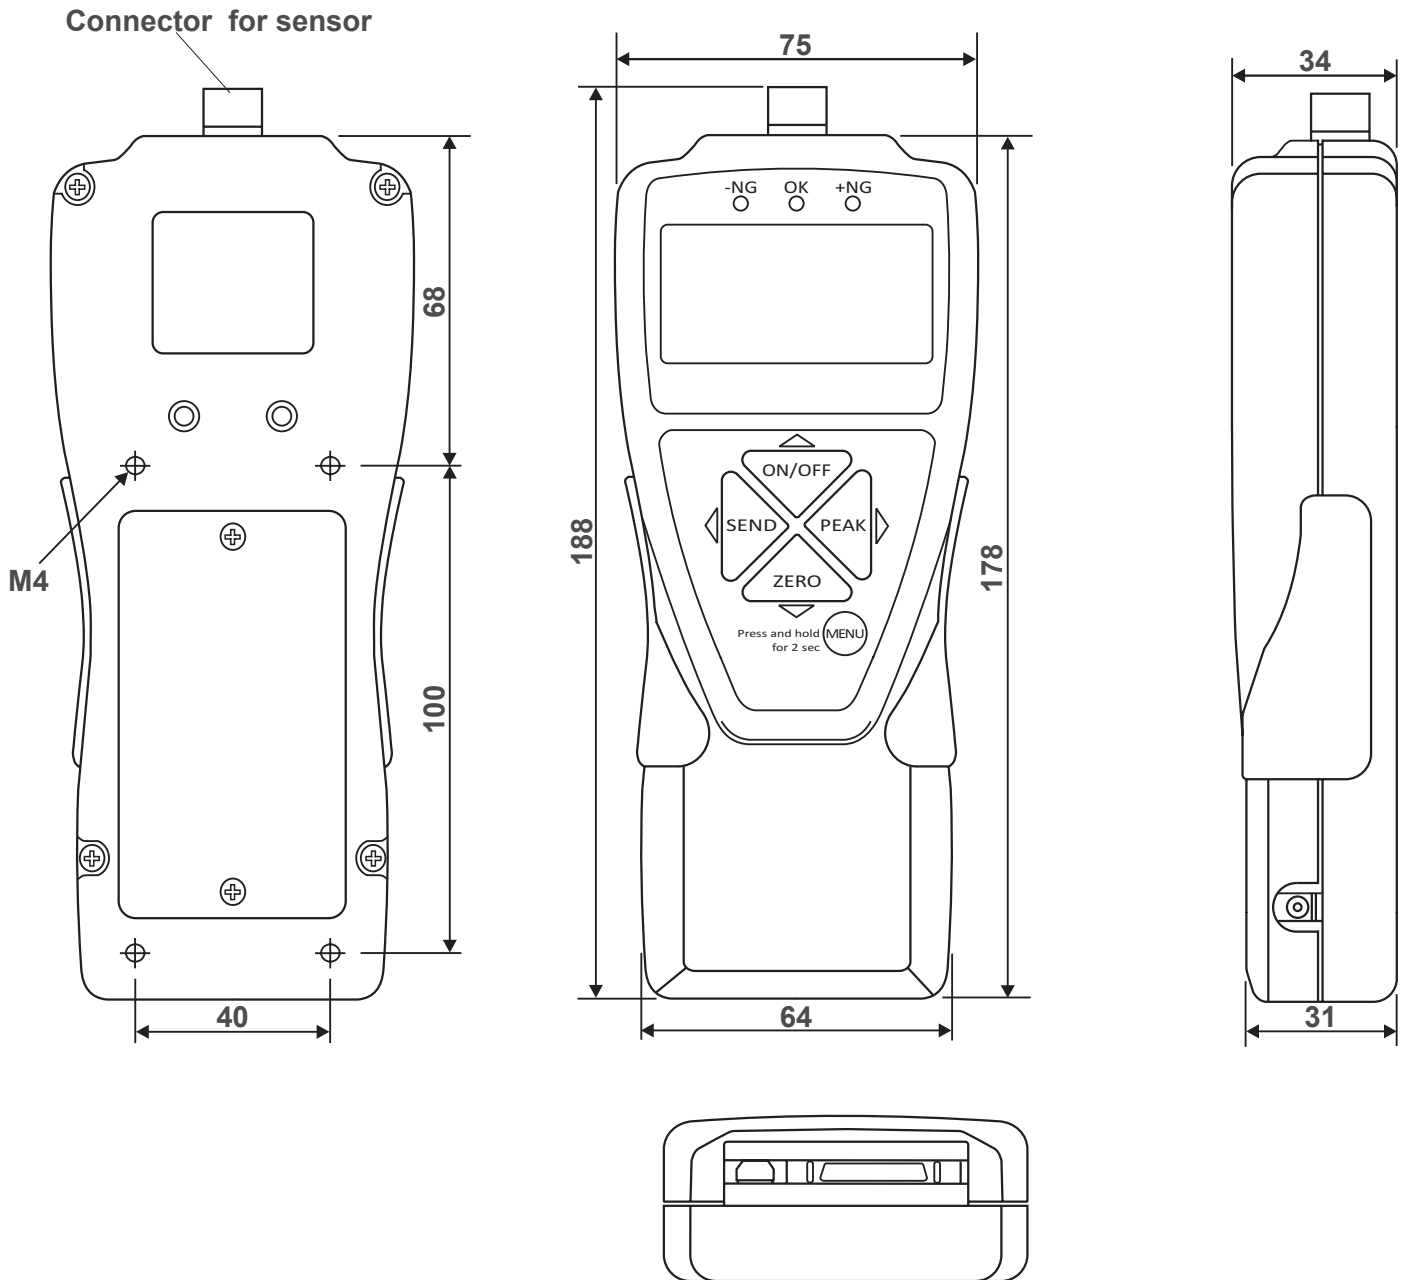

Force Gauge ZTS-DPU/ ZTA-DPU

Force Gauge ZTS/ZTA

Load Cell DPU

Model	Measuring Range	A	B	C	D	E	Measuring Shaft
DPU-2N	2 N	71	57	12	26	32	M 6
DPU-5N	5 N						
DPU-10N	10 N						
DPU-20N	20 N	73	59	7.5	33	39	
DPU-50N	50 N						
DPU-100N	100 N						
DPU-200N	200 N						
DPU-500N	500 N						