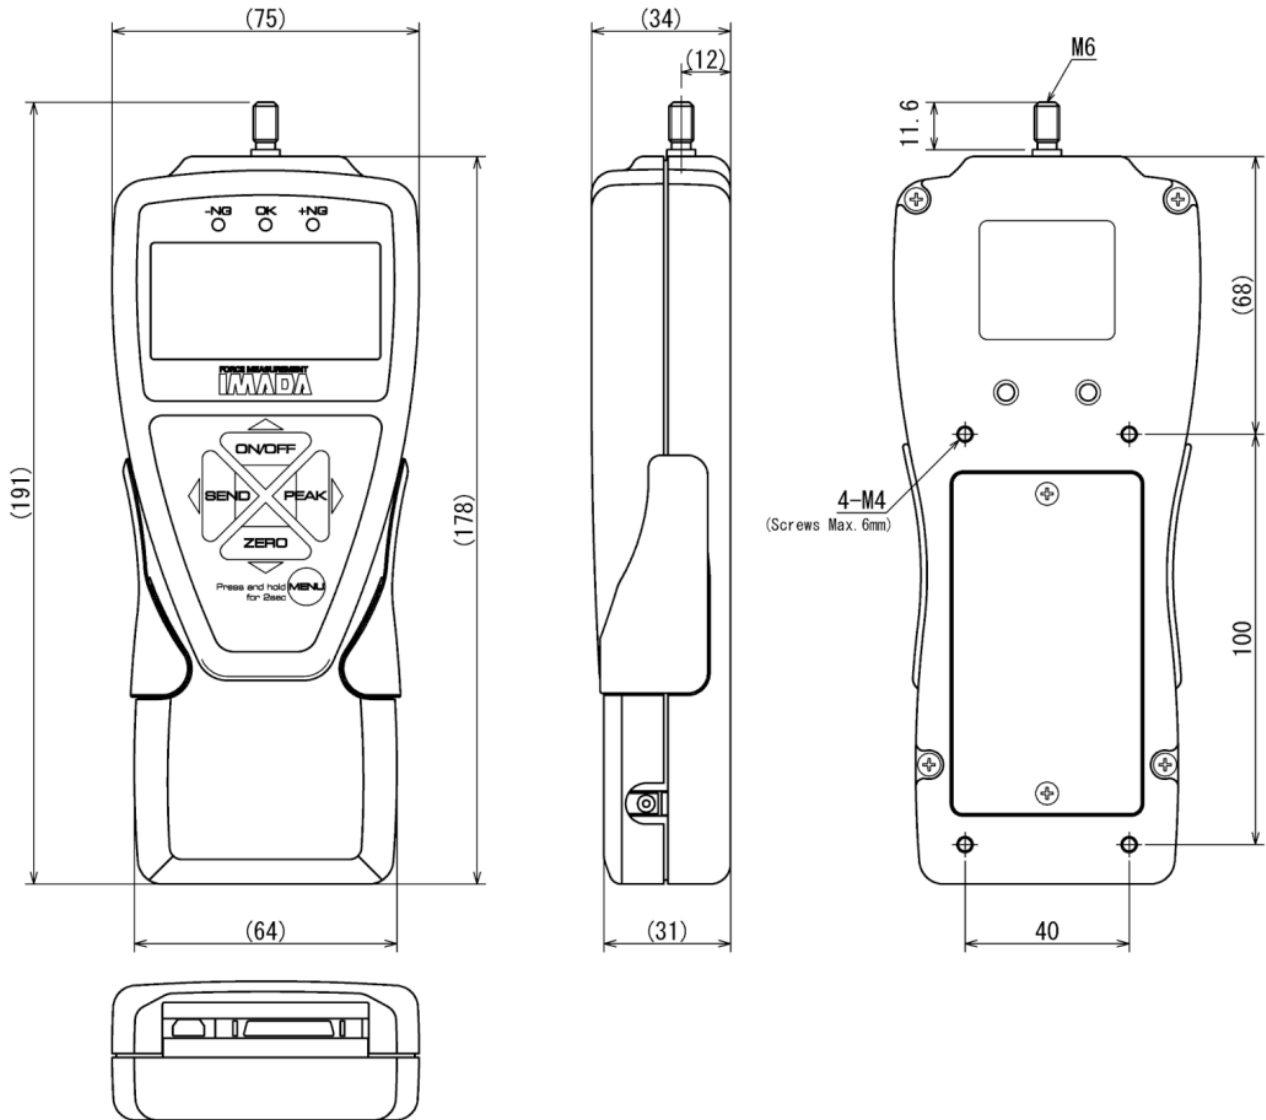

Physical Therapy & Strength Testing Kit RZTA-1000

Force Gauge ZT

Handle FOH-1