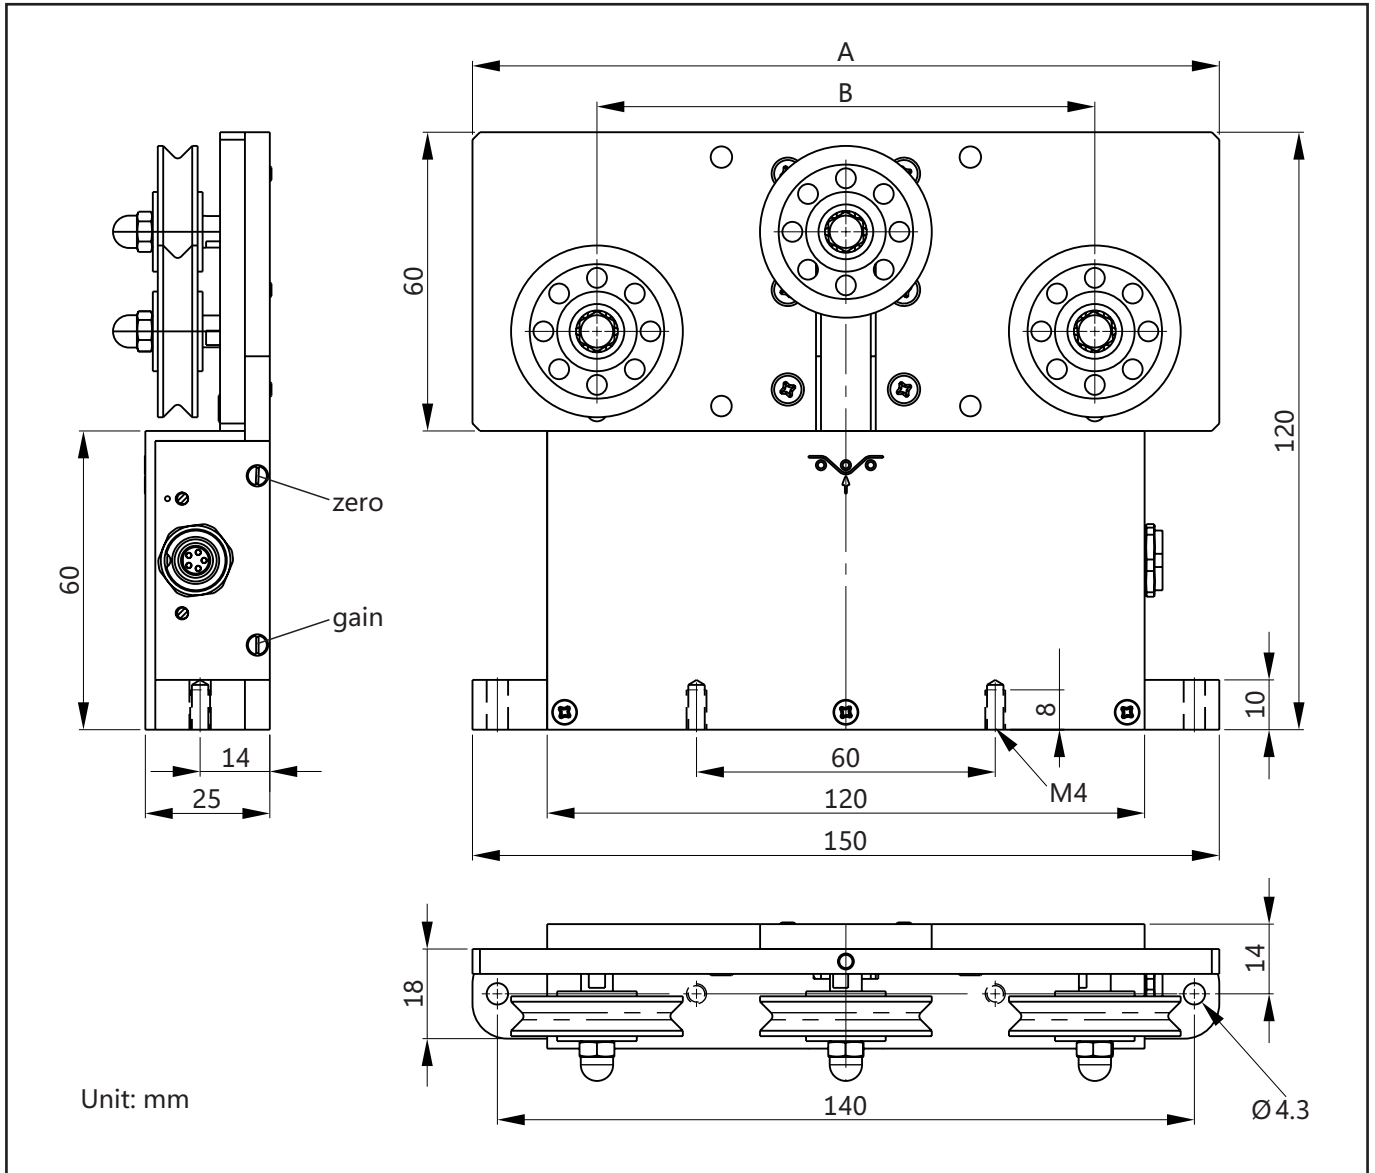

## Tension Sensor MZH

Model	A	B
MZH-1000	150 mm	100 mm
MZH-2000		
MZH-5000	200 mm	150 mm
MZH-10K		
MZH-20K	250 mm	200 mm
MZH-50K		
MZH-100k		

Specifications subject to change without notice!