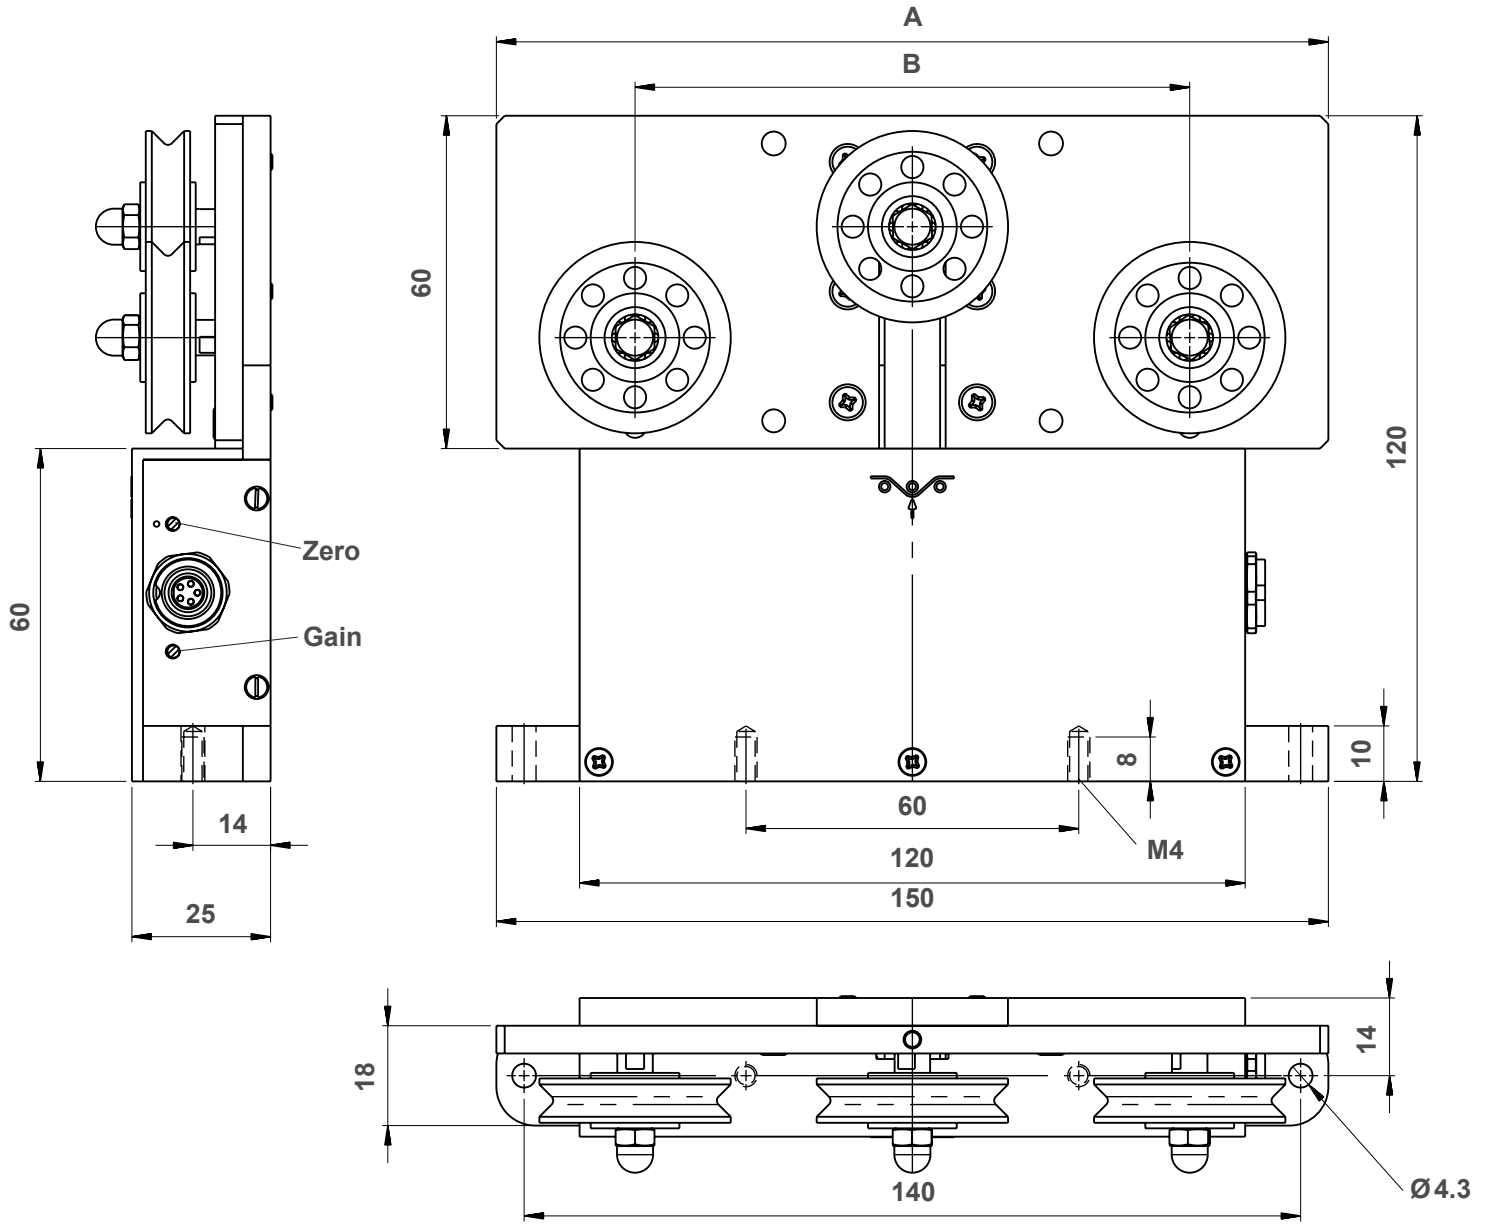

Tension Sensor Model MZH

Unit: mm

Model	A	B
MZH-1000	150	100
MZH-2000		
MZH-5000	200	150
MZH-10K		
MZH-20K	250	200
MZH-50K		
MZH-100k		