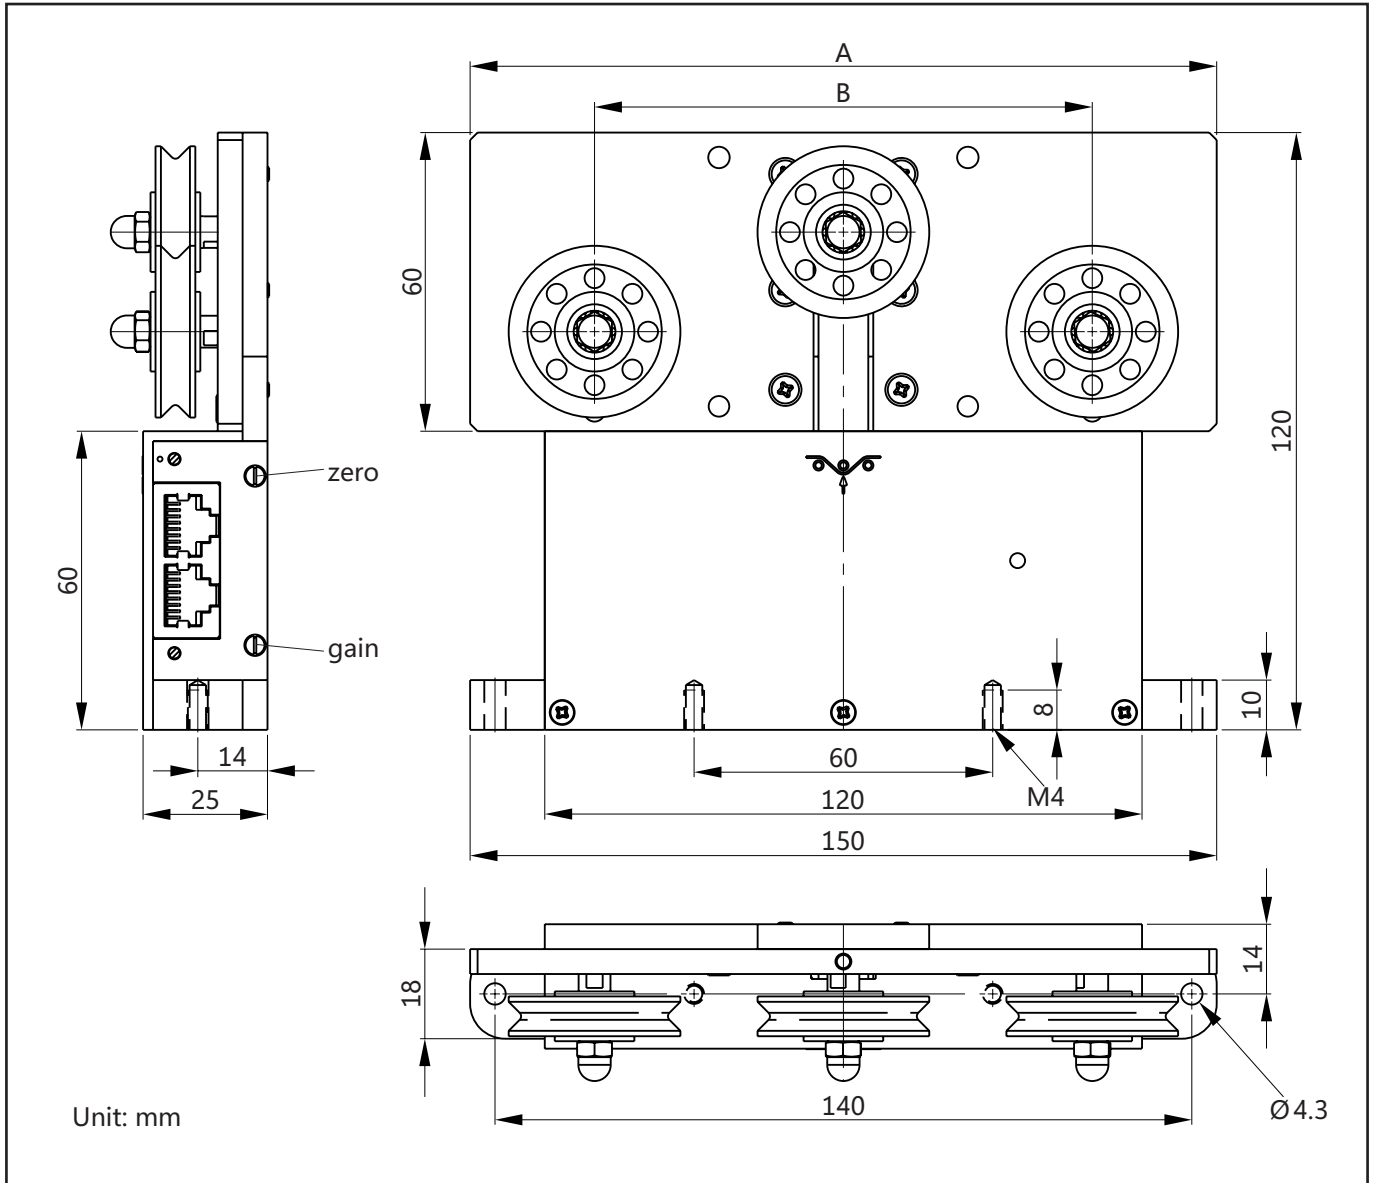

Tension Sensor MZH-422

Model	A	B
MZH-1000-422	150 mm	100 mm
MZH-2000-422		
MZH-5000-422	200 mm	150 mm
MZH-10K-422		
MZH-20K-422	250 mm	200 mm
MZH-50K-422		
MZH-100K-422		

Specifications subject to change without notice!