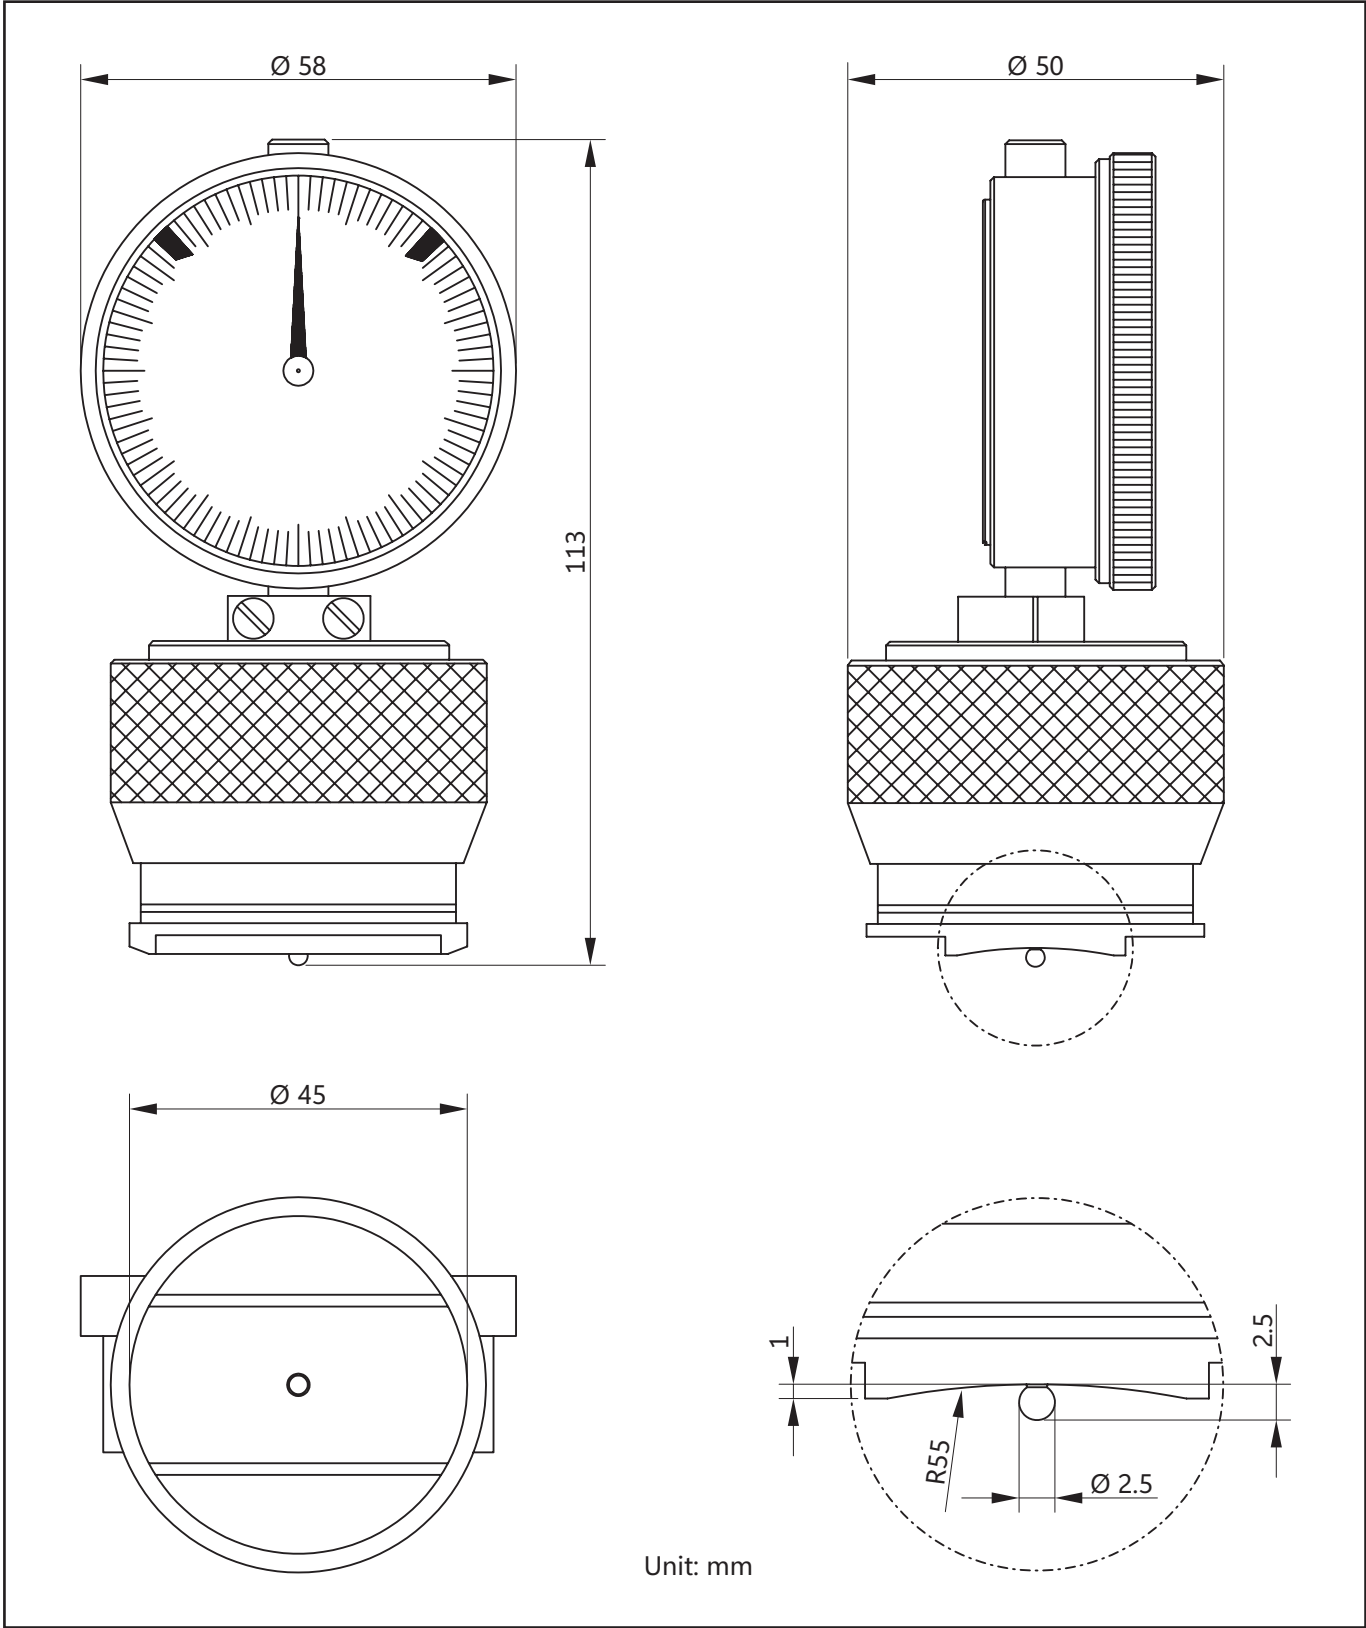

# Durometer HP-2.5

Specifications subject to change without notice!