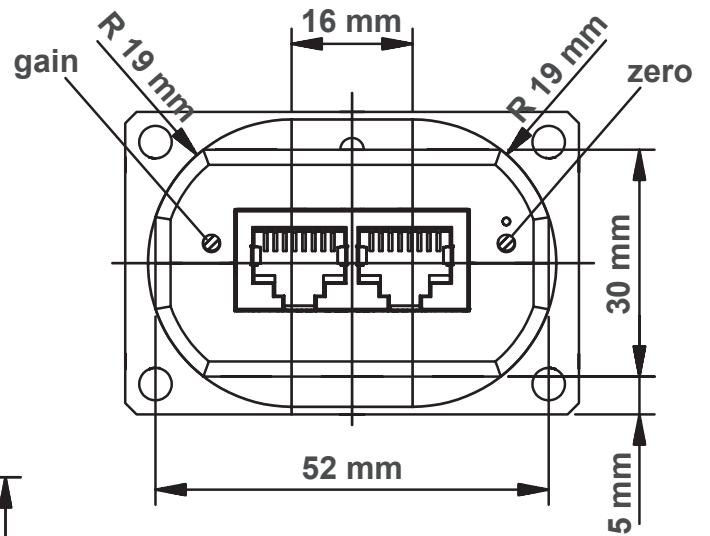

# Tension Sensor Model FSR-422

(with standard roller)

Specifications subject to change without notice!

**Hans Schmidt & Co GmbH**  
P. O. B. 1154  
84464 Waldkraiburg Germany

Phone: int. + 49 / (0)8638 / 9410-0  
Fax: int. + 49 / (0)8638 / 4825