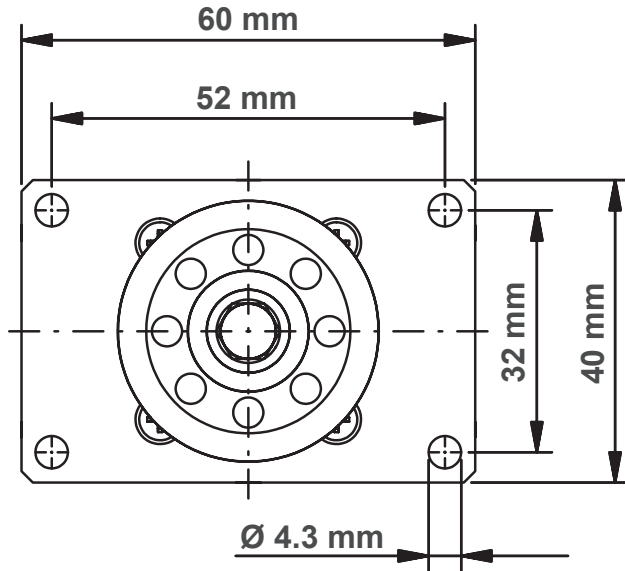

# Tension Sensor Model FSR-422

(with standard roller)

Specifications subject to change without notice!

**Hans Schmidt & Co GmbH**  
P. O. B. 1154  
84464 Waldkraiburg Germany

Phone: int. + 49 / (0)8638 / 9410-0  
Fax: int. + 49 / (0)8638 / 4825