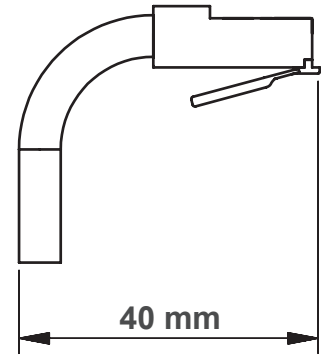

# Tension Sensor Model FSR-422

(with standard roller)

Specifications subject to change without notice!

**Hans Schmidt & Co GmbH**  
P. O. B. 1154  
84464 Waldkraiburg Germany

Phone: int. + 49 / (0)8638 / 9410-0  
Fax: int. + 49 / (0)8638 / 4825