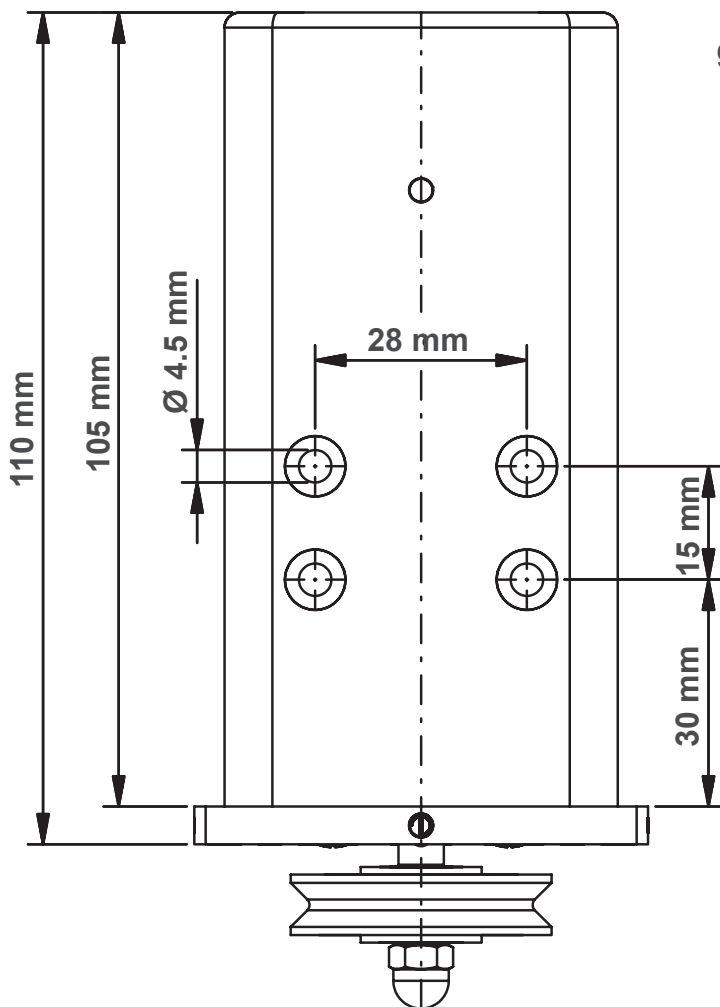

# Tension Sensor Model FSR-422

(with standard roller)

Specifications subject to change without notice!

**Hans Schmidt & Co GmbH**  
P. O. B. 1154  
84464 Waldkraiburg Germany

Phone: int. + 49 / (0)8638 / 9410-0  
Fax: int. + 49 / (0)8638 / 4825