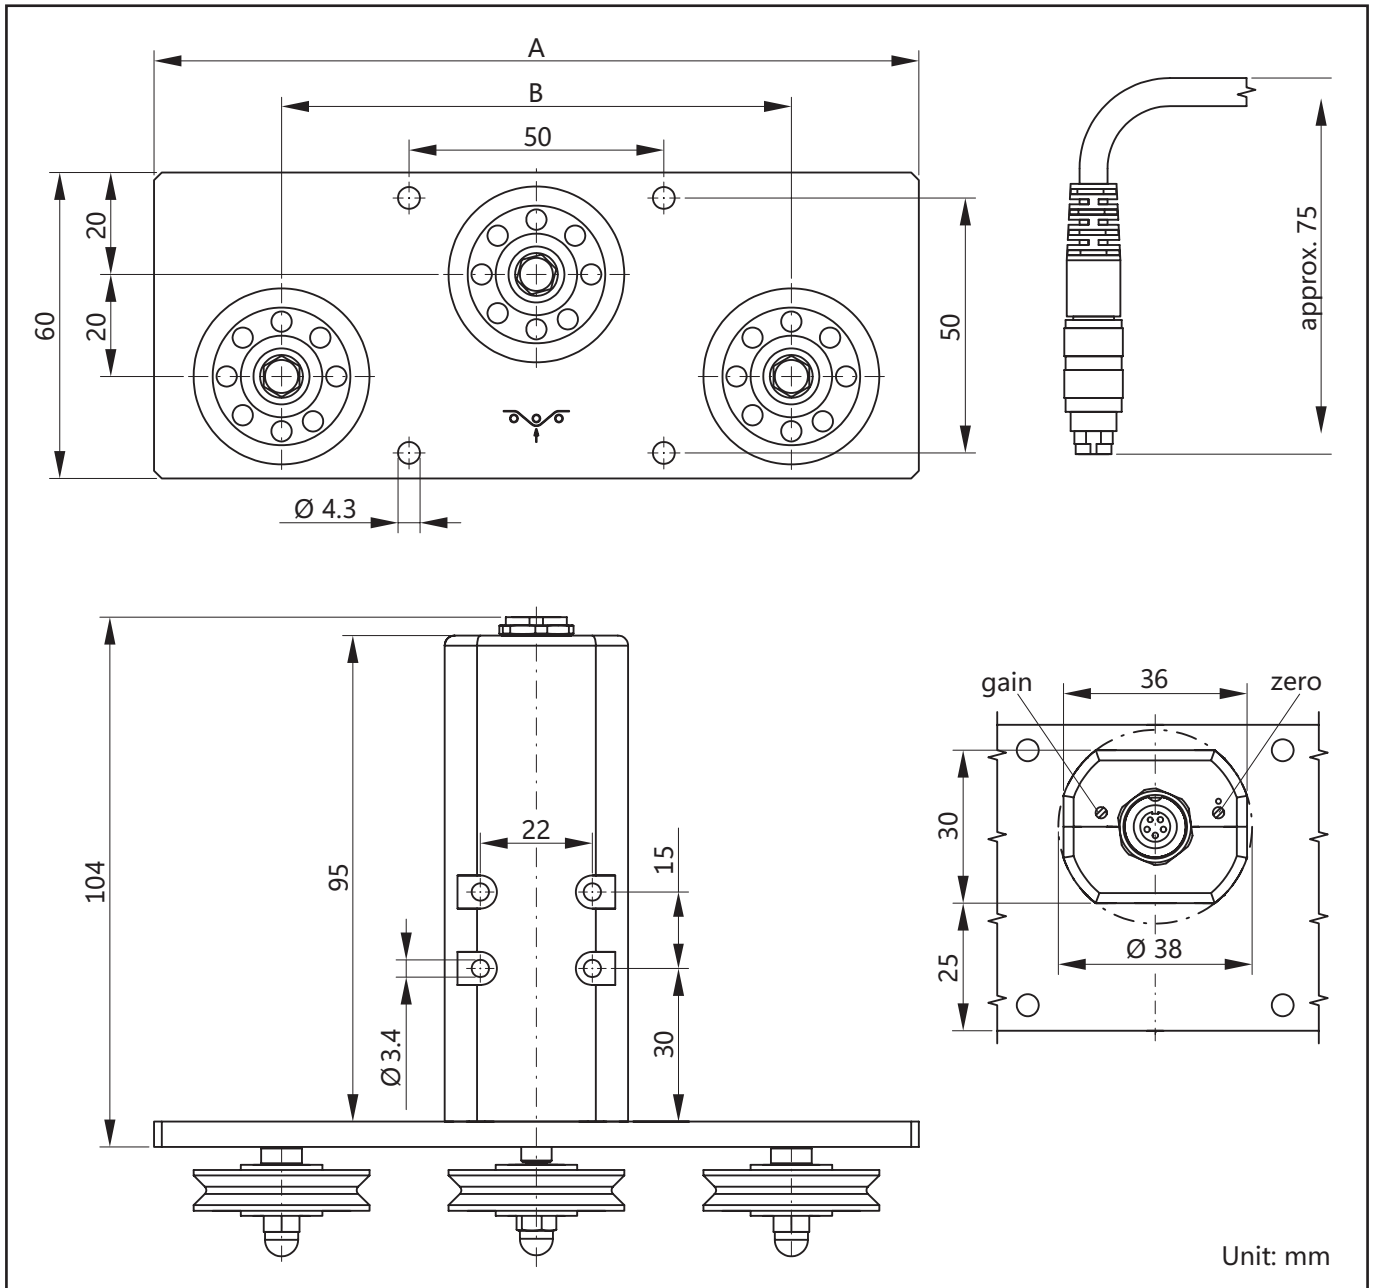

Tension Sensor FSH

Model	A	B
FSH-1000	150 mm	100 mm
FSH-2000		
FSH-5000	200 mm	150 mm
FSH-10K		
FSH-20K	250 mm	200 mm
FSH-50K		
FSH-100K		

Specifications subject to change without notice!