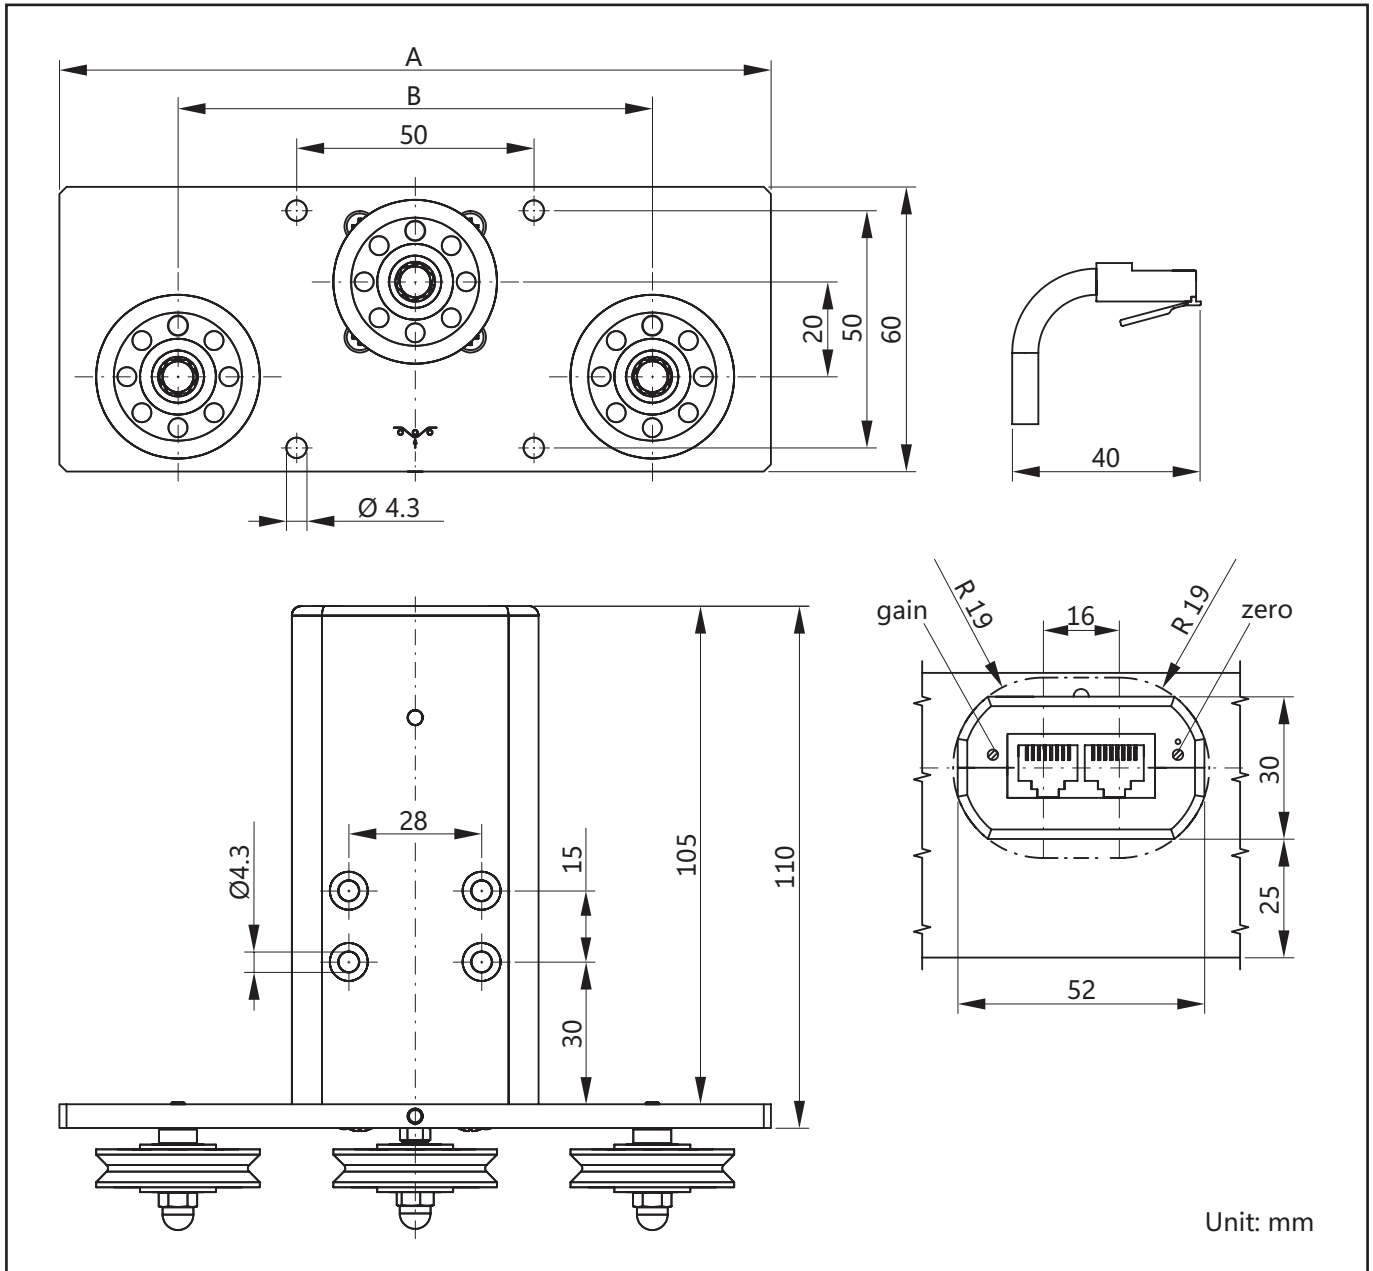

Tension Sensor FSH-422

Specifications subject to change without notice!

Model	A	B
FSH-1000-422	150 mm	100 mm
FSH-2000-422		
FSH-5000-422	200 mm	150 mm
FSH-10K-422		
FSH-20K-422	250 mm	200 mm
FSH-50K-422		
FSH-100K-422		