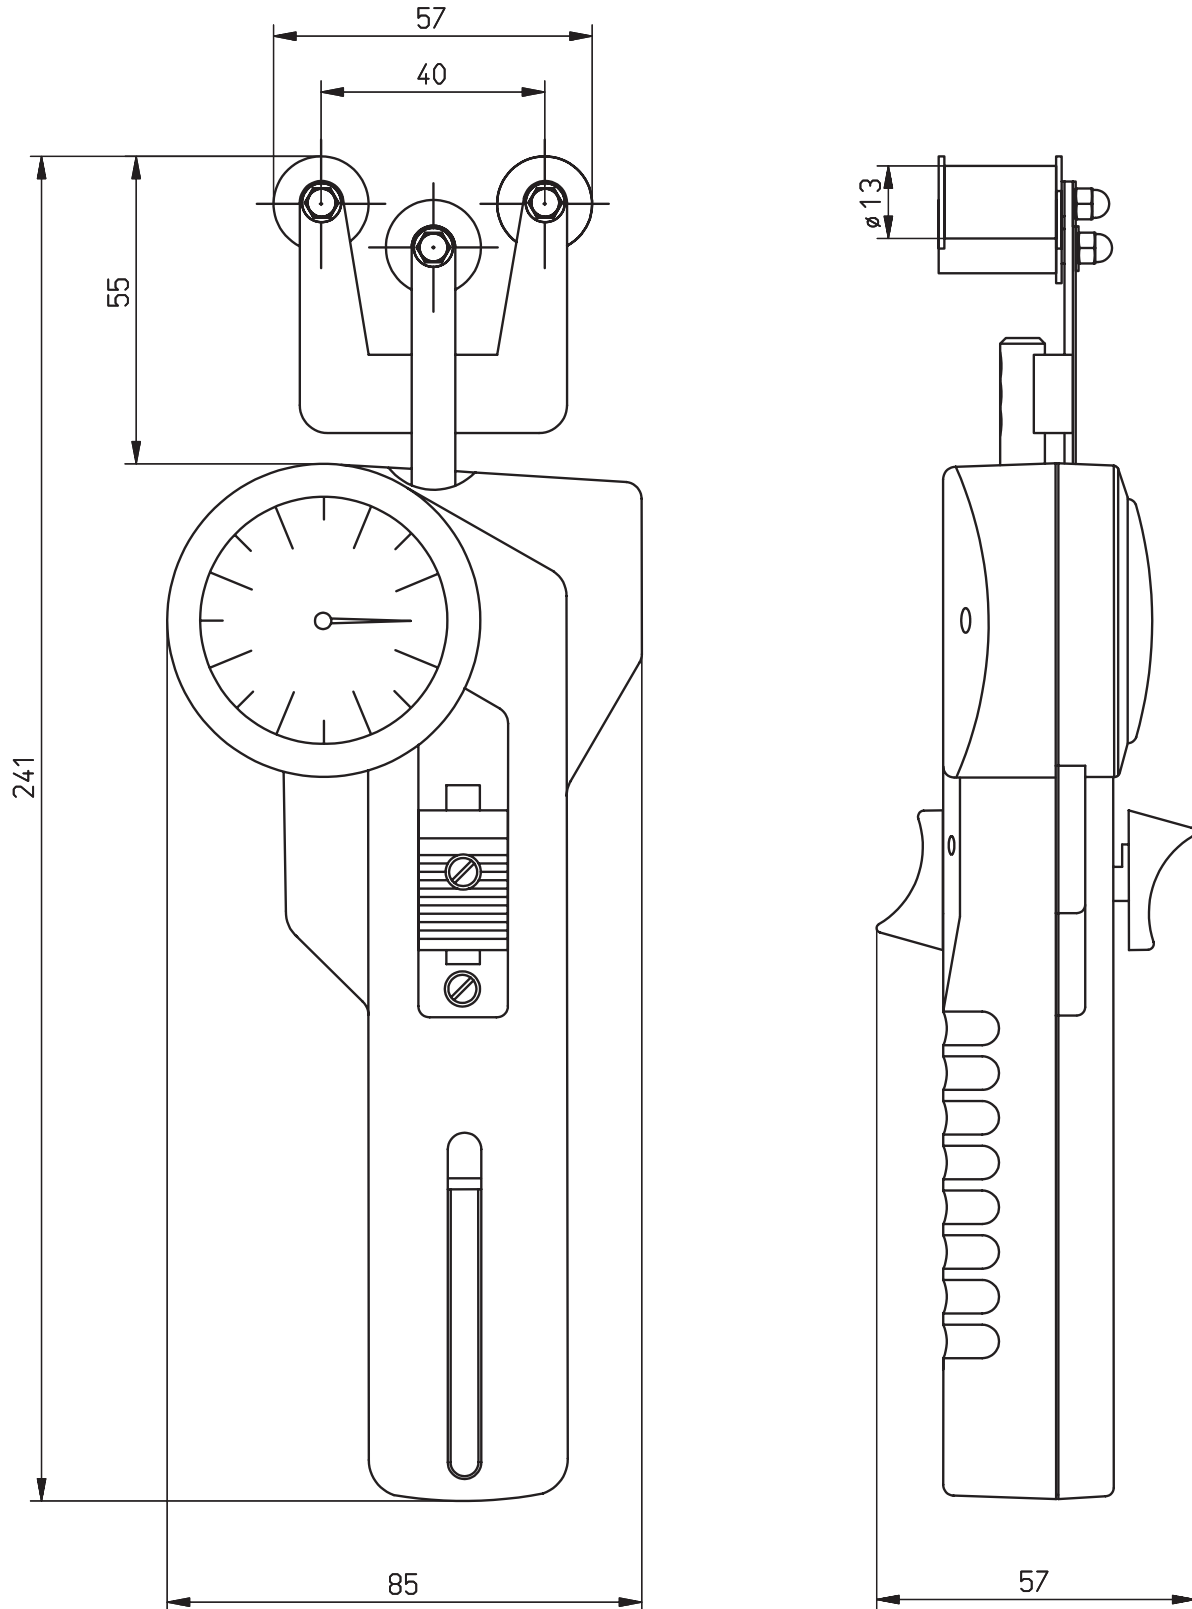

# Tension Meter

Models DXT: 10 - 50 cN up to 100 - 1000 cN

# Tension Meter

Model DXT: 200 - 2000 cN up to 2.5 - 10 daN

## Tension Meter Model DXT: 5 - 20 daN