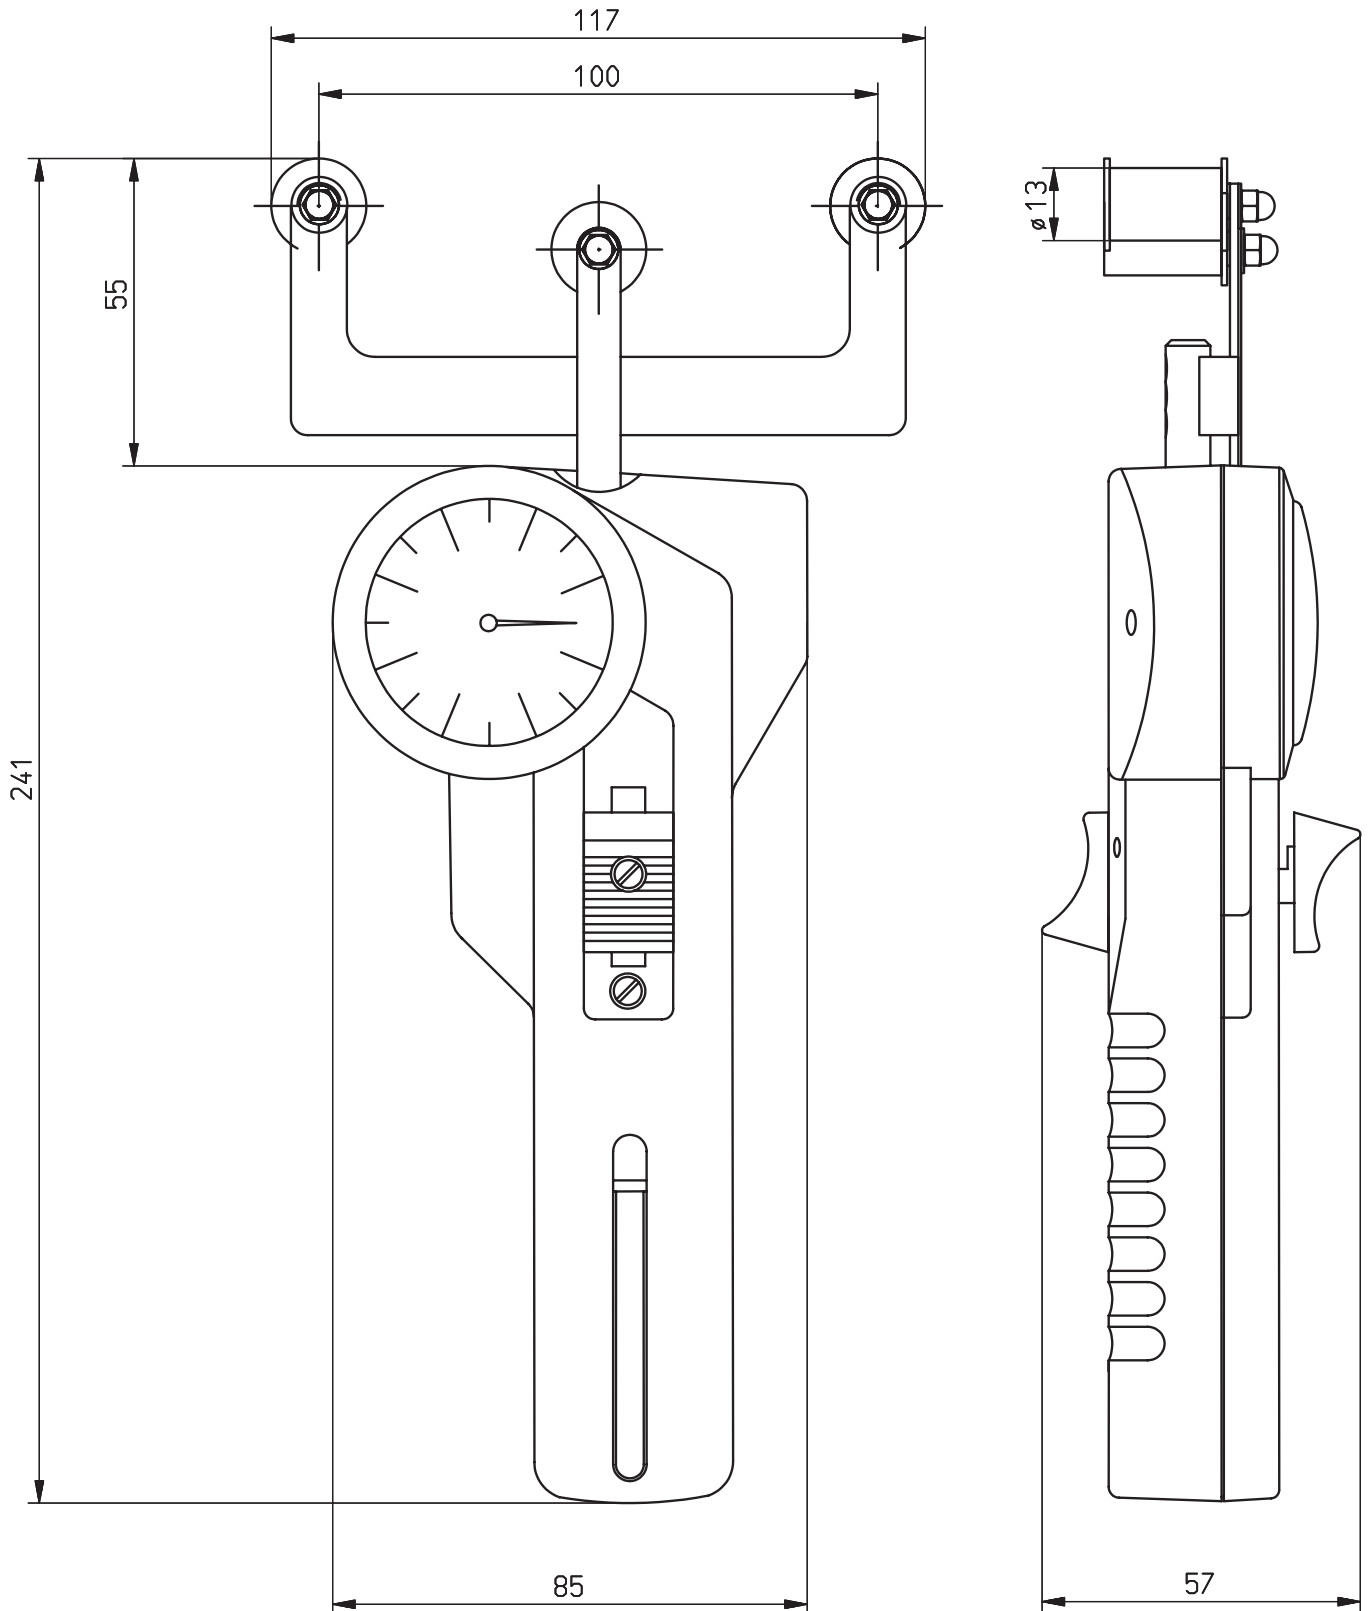

# Tension Meter

Models DXT: 10 - 50 cN up to 100 - 1000 cN

# Tension Meter

Model DXT: 200 - 2000 cN up to 2.5 - 10 daN

## Tension Meter Model DXT: 5 - 20 daN