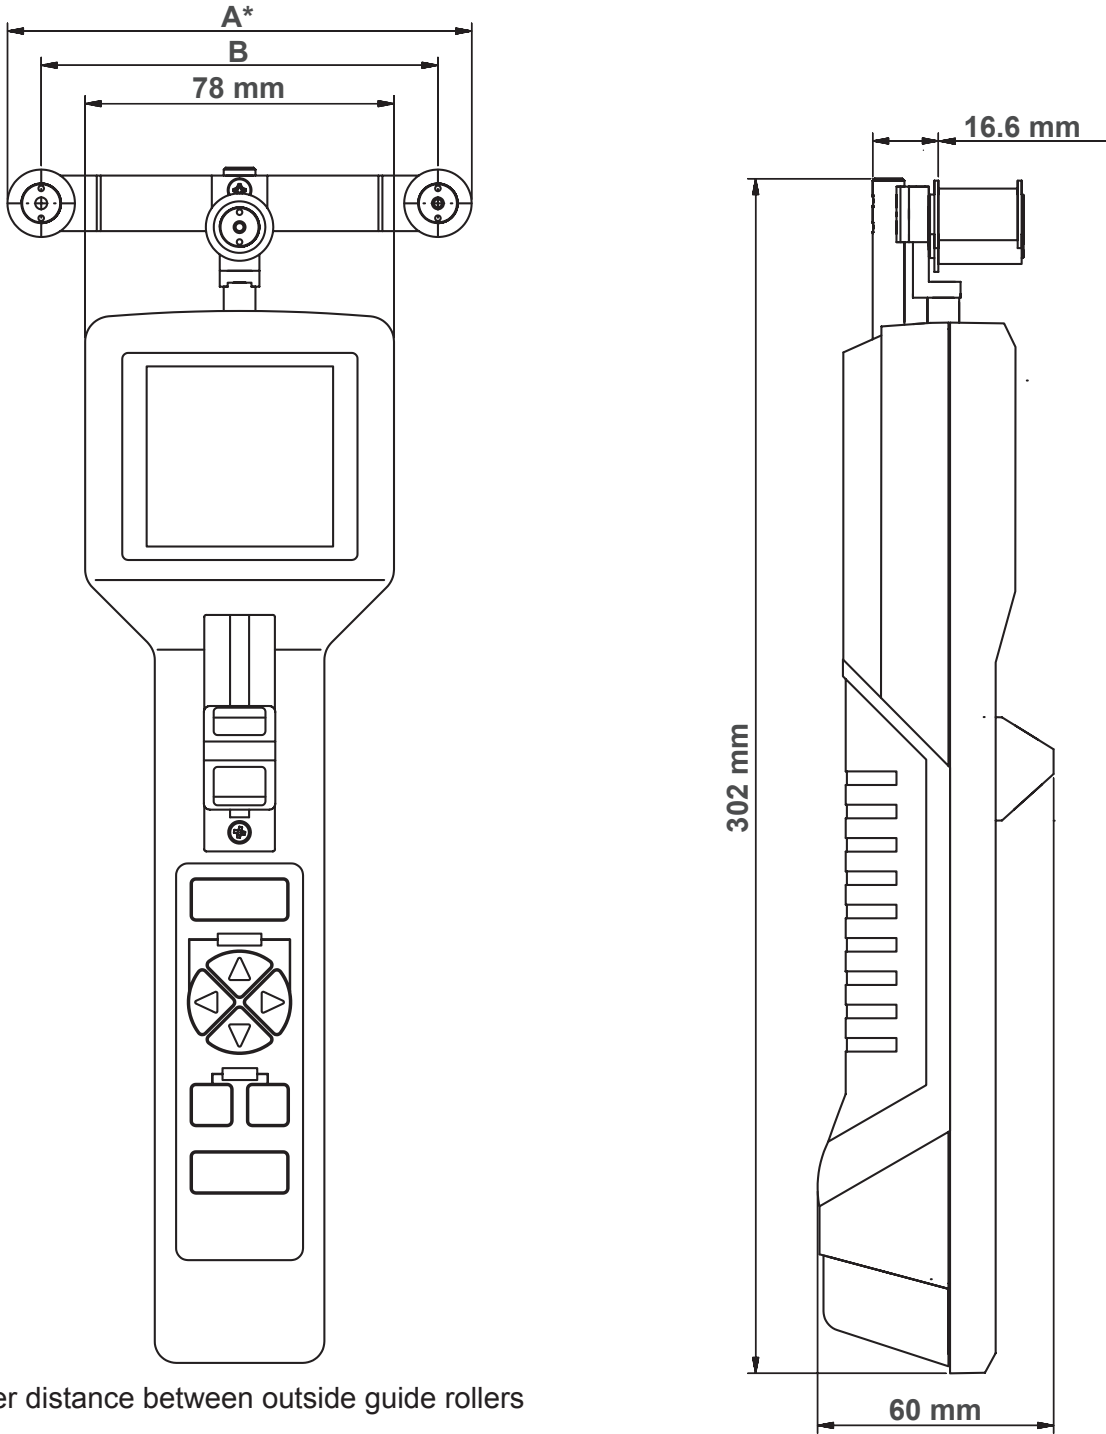

Models DTSB and DTXB

*Outer distance between outside guide rollers

Model	Model	A	B
DTSB-500	DTXB-500	55 mm	38 mm
DTSB-1000	DTXB-1000		
DTSB-2000	DTXB-2000		
DTSB-2500	DTXB-2500	117 mm	100 mm
DTSB-4000	DTXB-4000	55 mm	38 mm

Model	Model	A	B
DTSB-5000	DTXB-5000	117 mm	100 mm
DTSB-10K	DTXB-10K		
DTSB-20K	DTXB-20K	167 mm	150 mm
DTSB-30K	DTXB-30K	217 mm	200 mm
DTSB-50K	DTXB-50K		

Specifications subject to change without notice!